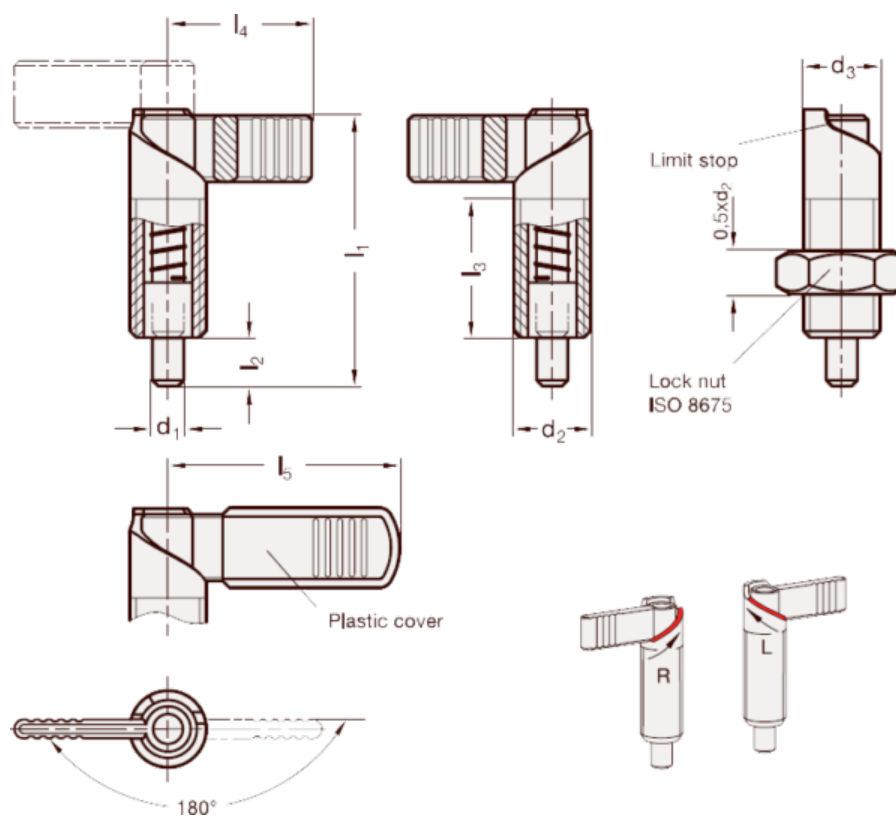

Article number: 207216M1215LB

Description:

E+G indexing plungers

Note:

GN 721-6-M12x1,5-LB

## Measures

d1 = 6

d2 = M12x1.5

d3 = 12

l1 = 47

l2 = 8

l3 = 26

l4 = 26

l5 = 32

Weight in (g) = 30